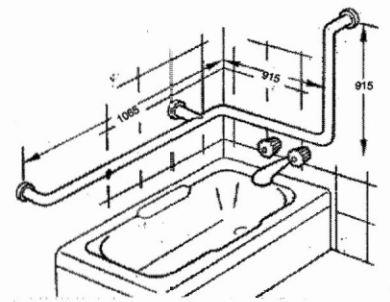

Monkey rail (specifications to suit requirements) **HT33**

Foldaway shower seat **HT32**

Braced U-rails (per pair) **HT16**

Towel rack **HT30**

Wheelchair cubicle rail **HT18**

Straddle rail (specify flush valve or cistern) **HT19**

Cranked general purpose rail **HT24**

Corner horizontal general purpose rail **HT17**

Triple-mount floor-to-wall general purpose rail **HT22**

Braced wall-to-floor general purpose rail **HT23**

Single bar wall-to-floor bath rail HT1

Double bar wall-to-floor bath rail HT2

Universal bath rail HT3

Two-way bath rail HT4

Triple mount end bath rail HT5

Double bar wall-mounted bath rail HT6

Adjustable floor-to-ceiling rail (50mm ϕ tube) HT10

Horizontal shower rail HT20

Universal shower rail HT21

Straight general purpose rail (specify length) HT9

Triple mount 68° bend general purpose rail HT13

Triple mount 45° bend general purpose rail HT14

Triple mounted cranked general purpose rail HT25