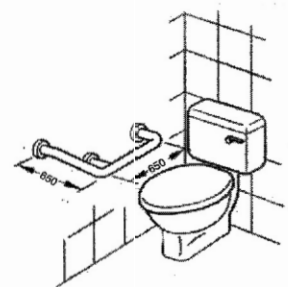

Triple mount general purpose rail **HT7**

Four point horizontal bath rail **HT8**

Far-end bath rail **HT12**

Tilt-down 2-way support (locks horizontally & vertically) **HT31**

Two-way general purpose rail **HT11**

Cranked general purpose rail **HT24**

Corner horizontal general purpose rail **HT17**

Triple-mount floor-to-wall general purpose rail **HT22**

Braced wall-to-floor general purpose rail **HT23**

Single bar wall-to-floor bath rail HT1

Double bar wall-to-floor bath rail HT2

Universal bath rail HT3

Two-way bath rail HT4

Triple mount end bath rail HT5

Double bar wall-mounted bath rail HT6

Adjustable floor-to-ceiling rail (50mm ϕ tube) HT10

Horizontal shower rail HT20

Universal shower rail HT21

Straight general purpose rail (specify length) HT9

Triple mount 68° bend general purpose rail HT13

Triple mount 45° bend general purpose rail HT14

Triple mounted cranked general purpose rail HT25