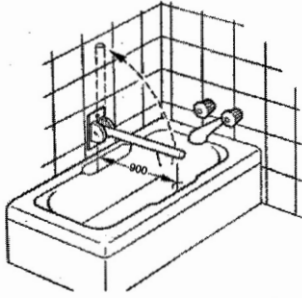

Triple mount general purpose rail **HT7**

Four point horizontal bath rail **HT8**

Far-end bath rail **HT12**

Tilt-down 2-way support (locks horizontally & vertically) **HT31**

Two-way general purpose rail **HT11**

Monkey rail (specifications to suit requirements) **HT33**

Foldaway shower seat **HT32**

Braced U-rails (per pair) **HT16**

Towel rack **HT30**

Wheelchair cubicle rail **HT18**

Straddle rail (specify flush valve or cistern) **HT19**

Cranked general purpose rail **HT24**

Corner horizontal general purpose rail **HT17**

Triple-mount floor-to-wall general purpose rail **HT22**

Braced wall-to-floor general purpose rail **HT23**

Single bar wall-to-floor bath rail HT1