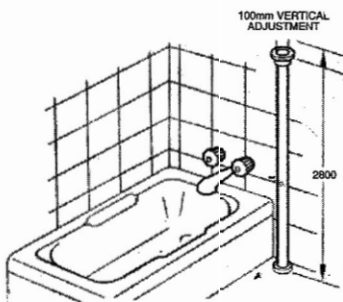

Cranked general purpose rail **HT24**

Corner horizontal general purpose rail **HT17**

Triple-mount floor-to-wall general purpose rail **HT22**

Braced wall-to-floor general purpose rail **HT23**

Single bar wall-to-floor bath rail HT1

Double bar wall-to-floor bath rail HT2

Universal bath rail HT3

Two-way bath rail HT4

Triple mount end bath rail HT5

Double bar wall-mounted bath rail HT6

Adjustable floor-to-ceiling rail (50mm ϕ tube) HT10

Horizontal shower rail HT20

Universal shower rail HT21

Straight general purpose rail (specify length) HT9

Triple mount 68° bend general purpose rail HT13

Triple mount 45° bend general purpose rail HT14

Triple mounted cranked general purpose rail HT25