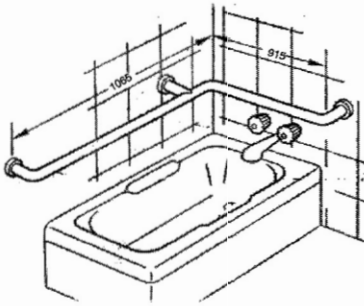

Triple mount general purpose rail **HT7**

Four point horizontal bath rail **HT8**

Far-end bath rail **HT12**

Tilt-down 2-way support (locks horizontally & vertically) **HT31**

Two-way general purpose rail **HT11**

Monkey rail (specifications to suit requirements) **HT33**

Foldaway shower seat **HT32**

Braced U-rails (per pair) **HT16**

Towel rack **HT30**

Wheelchair cubicle rail **HT18**

Straddle rail (specify flush valve or cistern) **HT19**

Cranked general purpose rail **HT24**

Corner horizontal general purpose rail **HT17**

Triple-mount floor-to-wall general purpose rail **HT22**

Braced wall-to-floor general purpose rail **HT23**

Single bar wall-to-floor bath rail HT1

Double bar wall-to-floor bath rail HT2

Universal bath rail HT3

Two-way bath rail HT4

Triple mount end bath rail HT5

Double bar wall-mounted bath rail HT6

Adjustable floor-to-ceiling rail (50mm ϕ tube) HT10