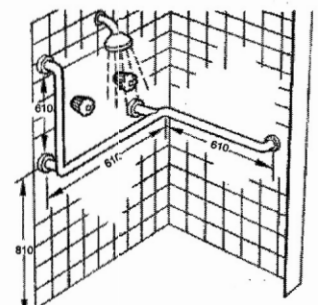

Triple mount general purpose rail **HT7**

Four point horizontal bath rail **HT8**

Far-end bath rail **HT12**

Tilt-down 2-way support (locks horizontally & vertically) **HT31**

Two-way general purpose rail **HT11**

Cranked general purpose rail **HT24**

Corner horizontal general purpose rail **HT17**

Triple-mount floor-to-wall general purpose rail **HT22**

Braced wall-to-floor general purpose rail **HT23**

Single bar wall-to-floor bath rail HT1

Double bar wall-to-floor bath rail HT2

Universal bath rail HT3

Two-way bath rail HT4

Triple mount end bath rail HT5

Double bar wall-mounted bath rail HT6

Adjustable floor-to-ceiling rail (50mm ϕ tube) HT10

Horizontal shower rail HT20

Universal shower rail HT21

Straight general purpose rail (specify length) HT9

Triple mount 68° bend general purpose rail HT13

Triple mount 45° bend general purpose rail HT14

Triple mounted cranked general purpose rail HT25