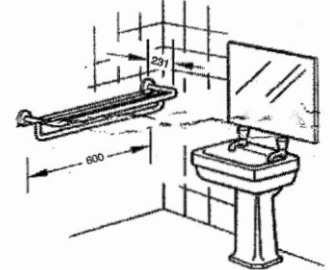

Triple mount general purpose rail **HT7**

Four point horizontal bath rail **HT8**

Far-end bath rail **HT12**

Tilt-down 2-way support (locks horizontally & vertically) **HT31**

Two-way general purpose rail **HT11**

Monkey rail (specifications to suit requirements) **HT33**

Foldaway shower seat **HT32**

Braced U-rails (per pair) **HT16**

Towel rack **HT30**

Wheelchair cubicle rail **HT18**

Straddle rail (specify flush valve or cistern) **HT19**

Cranked general purpose rail **HT24**

Corner horizontal general purpose rail **HT17**

Triple-mount floor-to-wall general purpose rail **HT22**

Braced wall-to-floor general purpose rail **HT23**

Single bar wall-to-floor bath rail HT1