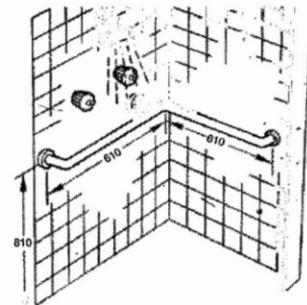

Triple mount general purpose rail **HT7**

Four point horizontal bath rail **HT8**

Far-end bath rail **HT12**

Tilt-down 2-way support (locks horizontally & vertically) **HT31**

Two-way general purpose rail **HT11**

Cranked general purpose rail **HT24**

Corner horizontal general purpose rail **HT17**

Triple-mount floor-to-wall general purpose rail **HT22**

Braced wall-to-floor general purpose rail **HT23**

Single bar wall-to-floor bath rail HT1

Double bar wall-to-floor bath rail HT2

Universal bath rail HT3

Two-way bath rail HT4

Triple mount end bath rail HT5

Double bar wall-mounted bath rail HT6

Adjustable floor-to-ceiling rail (50mm ϕ tube) HT10

Horizontal shower rail HT20

Universal shower rail HT21

Straight general purpose rail (specify length) HT9

Triple mount 68° bend general purpose rail HT13

Triple mount 45° bend general purpose rail HT14

Triple mounted cranked general purpose rail HT25