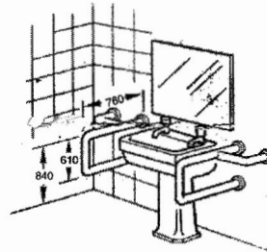

Triple mount general purpose rail **HT7**

Four point horizontal bath rail **HT8**

Far-end bath rail **HT12**

Tilt-down 2-way support (locks horizontally & vertically) **HT31**

Two-way general purpose rail **HT11**

Monkey rail (specifications to suit requirements) **HT33**

Foldaway shower seat **HT32**

Braced U-rails (per pair) **HT16**

Towel rack **HT30**

Wheelchair cubicle rail **HT18**

Straddle rail (specify flush valve or cistern) **HT19**