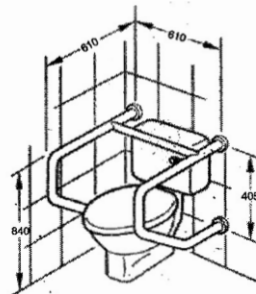

Triple mount general purpose rail **HT7**

Four point horizontal bath rail **HT8**

Far-end bath rail **HT12**

Tilt-down 2-way support (locks horizontally & vertically) **HT31**

Two-way general purpose rail **HT11**

Monkey rail (specifications to suit requirements) **HT33**

Foldaway shower seat **HT32**

Braced U-rails (per pair) **HT16**

Towel rack **HT30**

Wheelchair cubicle rail **HT18**

Straddle rail (specify flush valve or cistern) **HT19**

Cranked general purpose rail **HT24**

Corner horizontal general purpose rail **HT17**

Triple-mount floor-to-wall general purpose rail **HT22**

Braced wall-to-floor general purpose rail **HT23**

Single bar wall-to-floor bath rail HT1

Double bar wall-to-floor bath rail HT2

Universal bath rail HT3

Two-way bath rail HT4

Triple mount end bath rail HT5

Double bar wall-mounted bath rail HT6

Adjustable floor-to-ceiling rail (50mm ϕ tube) HT10