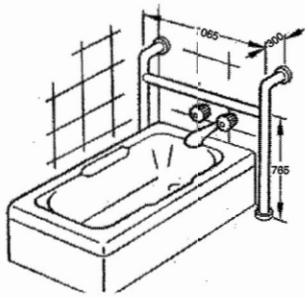

Triple mount general purpose rail **HT7**

Four point horizontal bath rail **HT8**

Far-end bath rail **HT12**

Tilt-down 2-way support (locks horizontally & vertically) **HT31**

Two-way general purpose rail **HT11**

Monkey rail (specifications to suit requirements) **HT33**

Foldaway shower seat **HT32**

Braced U-rails (per pair) **HT16**

Towel rack **HT30**

Wheelchair cubicle rail **HT18**

Straddle rail (specify flush valve or cistern) **HT19**

Cranked general purpose rail **HT24**

Corner horizontal general purpose rail **HT17**

Triple-mount floor-to-wall general purpose rail **HT22**

Braced wall-to-floor general purpose rail **HT23**

Single bar wall-to-floor bath rail HT1

Double bar wall-to-floor bath rail HT2

Universal bath rail HT3

Two-way bath rail HT4

Triple mount end bath rail HT5

Double bar wall-mounted bath rail HT6

Adjustable floor-to-ceiling rail (50mm ϕ tube) HT10