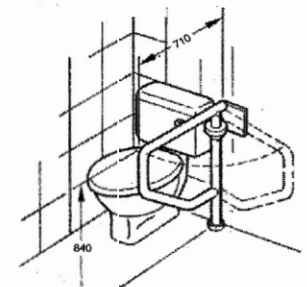

Triple mount general purpose rail **HT7**

Four point horizontal bath rail **HT8**

Far-end bath rail **HT12**

Tilt-down 2-way support (locks horizontally & vertically) **HT31**

Two-way general purpose rail **HT11**

Double bar wall-to-floor bath rail HT2

Universal bath rail HT3

Two-way bath rail HT4

Triple mount end bath rail HT5

Double bar wall-mounted bath rail HT6

Adjustable floor-to-ceiling rail (50mm ϕ tube) HT10

Horizontal shower rail HT20

Universal shower rail HT21

Straight general purpose rail (specify length) HT9

Triple mount 68° bend general purpose rail HT13

Triple mount 45° bend general purpose rail HT14

Triple mounted cranked general purpose rail HT25

Straight long leg rail (specify length) HT9LL

Swing-away general purpose rail HT15