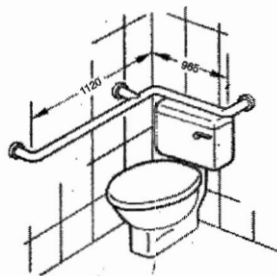

Triple mount general purpose rail **HT7**

Four point horizontal bath rail **HT8**

Far-end bath rail **HT12**

Tilt-down 2-way support (locks horizontally & vertically) **HT31**

Two-way general purpose rail **HT11**

Monkey rail (specifications to suit requirements) **HT33**

Foldaway shower seat **HT32**

Braced U-rails (per pair) **HT16**

Towel rack **HT30**

Wheelchair cubicle rail **HT18**

Straddle rail (specify flush valve or cistern) **HT19**

Cranked general purpose rail **HT24**

Corner horizontal general purpose rail **HT17**

Triple-mount floor-to-wall general purpose rail **HT22**

Braced wall-to-floor general purpose rail **HT23**

Single bar wall-to-floor bath rail HT1

Double bar wall-to-floor bath rail HT2

Universal bath rail HT3

Two-way bath rail HT4

Triple mount end bath rail HT5

Double bar wall-mounted bath rail HT6

Adjustable floor-to-ceiling rail (50mm ϕ tube) HT10