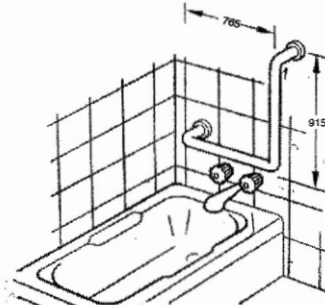

Triple mount general purpose rail **HT7**

Four point horizontal bath rail **HT8**

Far-end bath rail **HT12**

Tilt-down 2-way support (locks horizontally & vertically) **HT31**

Two-way general purpose rail **HT11**

Monkey rail (specifications to suit requirements) **HT33**

Foldaway shower seat **HT32**

Braced U-rails (per pair) **HT16**

Towel rack **HT30**

Wheelchair cubicle rail **HT18**

Straddle rail (specify flush valve or cistern) **HT19**

Cranked general purpose rail **HT24**

Corner horizontal general purpose rail **HT17**

Triple-mount floor-to-wall general purpose rail **HT22**

Braced wall-to-floor general purpose rail **HT23**

Single bar wall-to-floor bath rail HT1