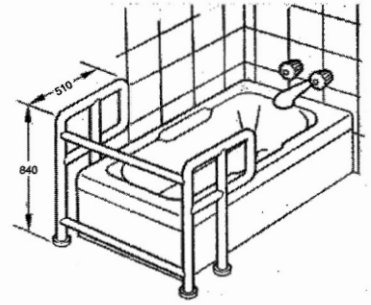

Triple mount general purpose rail **HT7**

Four point horizontal bath rail **HT8**

Far-end bath rail **HT12**

Tilt-down 2-way support (locks horizontally & vertically) **HT31**

Two-way general purpose rail **HT11**

Monkey rail (specifications to suit requirements) **HT33**

Foldaway shower seat **HT32**

Braced U-rails (per pair) **HT16**

Towel rack **HT30**

Wheelchair cubicle rail **HT18**

Straddle rail (specify flush valve or cistern) **HT19**

Cranked general purpose rail **HT24**

Corner horizontal general purpose rail **HT17**

Triple-mount floor-to-wall general purpose rail **HT22**

Braced wall-to-floor general purpose rail **HT23**

Single bar wall-to-floor bath rail HT1