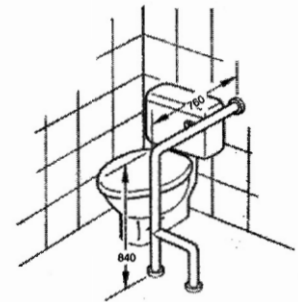

Triple mount general purpose rail **HT7**

Four point horizontal bath rail **HT8**

Far-end bath rail **HT12**

Tilt-down 2-way support (locks horizontally & vertically) **HT31**

Two-way general purpose rail **HT11**

Monkey rail (specifications to suit requirements) **HT33**

Foldaway shower seat **HT32**

Braced U-rails (per pair) **HT16**

Towel rack **HT30**

Wheelchair cubicle rail **HT18**

Straddle rail (specify flush valve or cistern) **HT19**

Cranked general purpose rail **HT24**

Corner horizontal general purpose rail **HT17**

Triple-mount floor-to-wall general purpose rail **HT22**

Braced wall-to-floor general purpose rail **HT23**

Single bar wall-to-floor bath rail HT1

Double bar wall-to-floor bath rail HT2

Universal bath rail HT3

Two-way bath rail HT4

Triple mount end bath rail HT5

Double bar wall-mounted bath rail HT6

Adjustable floor-to-ceiling rail (50mm ϕ tube) HT10