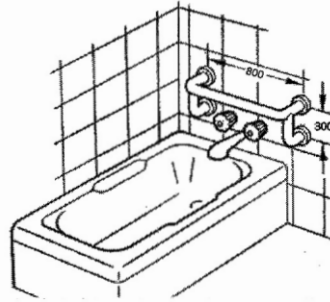

Triple mount general purpose rail **HT7**

Four point horizontal bath rail **HT8**

Far-end bath rail **HT12**

Tilt-down 2-way support (locks horizontally & vertically) **HT31**

Two-way general purpose rail **HT11**

Monkey rail (specifications to suit requirements) **HT33**

Foldaway shower seat **HT32**

Braced U-rails (per pair) **HT16**

Towel rack **HT30**

Wheelchair cubicle rail **HT18**

Straddle rail (specify flush valve or cistern) **HT19**

Cranked general purpose rail **HT24**

Corner horizontal general purpose rail **HT17**

Triple-mount floor-to-wall general purpose rail **HT22**

Braced wall-to-floor general purpose rail **HT23**

Single bar wall-to-floor bath rail HT1

Double bar wall-to-floor bath rail HT2

Universal bath rail HT3

Two-way bath rail HT4

Triple mount end bath rail HT5

Double bar wall-mounted bath rail HT6

Adjustable floor-to-ceiling rail (50mm ϕ tube) HT10