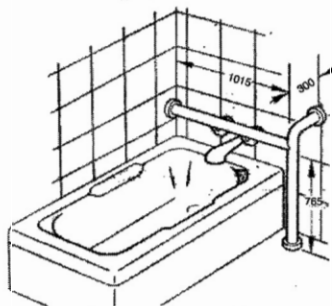

Monkey rail (specifications to suit requirements) **HT33**

Foldaway shower seat **HT32**

Braced U-rails (per pair) **HT16**

Towel rack **HT30**

Wheelchair cubicle rail **HT18**

Straddle rail (specify flush valve or cistern) **HT19**

Cranked general purpose rail **HT24**

Corner horizontal general purpose rail **HT17**

Triple-mount floor-to-wall general purpose rail **HT22**

Braced wall-to-floor general purpose rail **HT23**

Single bar wall-to-floor bath rail HT1

Double bar wall-to-floor bath rail HT2

Universal bath rail HT3

Two-way bath rail HT4

Triple mount end bath rail HT5

Double bar wall-mounted bath rail HT6

Adjustable floor-to-ceiling rail (50mm ϕ tube) HT10